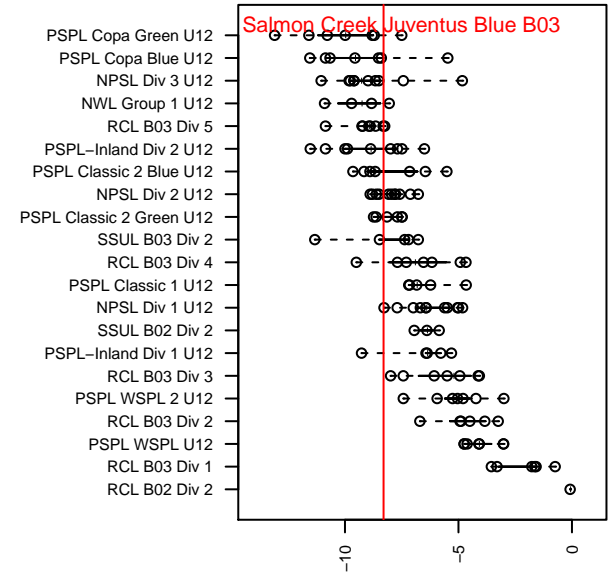

# FC Salmon Creek Juventus Blue B03

Futbol Club Salmon Creek  
 Salmon Creek, WA  
 B03 total strength=419  
 attack=0.53 defense=0.13  
 fall league = PTT B03 Div 2 Green  
 spr league = Spr OYS B03 Div 2 Green

alt names used:  
 FCSC B03 Blue  
 FCSC B03 Blue  
 FCSC Juventus B03 Blue  
 FCSC B03 Blue  
 FCSC B03 Blue

Venues played:  
 2015 Clash At the Border Bronze U12  
 2015 Mt Hood Challenge U12  
 2015 PTT B03 Division 2 Green  
 2015 Founders Cup B03  
 2015 Spr OYS B03 Division 2 Green

**FC Salmon Creek Juventus Blue B03**  
 Dots are actual minus expected GF (blue circles) and GA (red triangles).  
 Blue line is smoothed change in attack strength. Red is smoothed change in defense strength.

**attack and defense variance (black dot)  
relative to other teams  
and top 10 in region**

**attack and defense rating  
relative to others at age  
and all opponents in last 13 months**

**Performance relative to 13 month average**